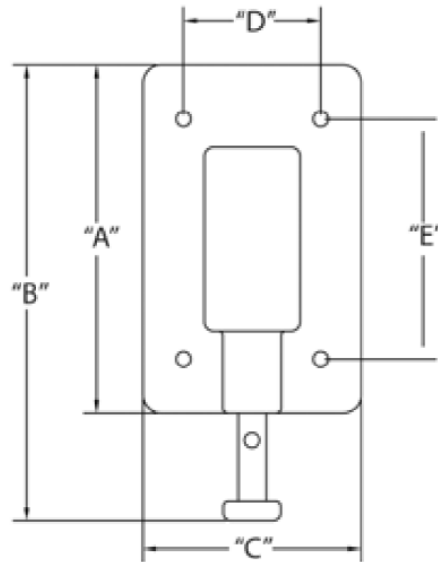

PVC Single Gang Covers

PVC Electrical Conduit Fittings and Accessories

**Switch
Cover**

Wet locations when cover is closed

**Plunger
Switch
Cover**

Wet locations when cover is closed

Part	Catalog Part Number	System Part Number	A	B	C	D	E
Switch Cover	WTG 1 $\frac{1}{2}$ " ϕ	925744	2.850	5.450	--	--	--
Plunger Switch Cover	VPT 1 $\frac{1}{2}$ " ϕ	924041	4.813	6.250	3.000	1.875	1.313

- Dimensions are nominal (inches) and are subject to normal manufacturing tolerances