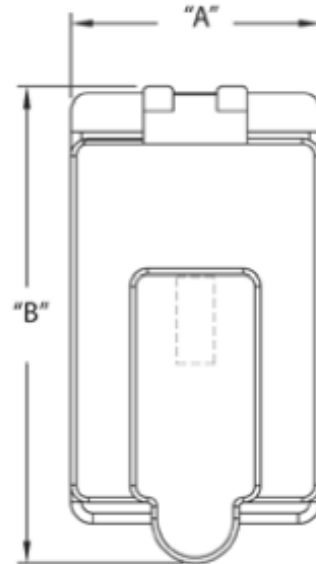

PVC Single Gang Covers

PVC Electrical Conduit Fittings and Accessories

**Switch
Cover**

Wet locations when cover is closed

**Plunger
Switch
Cover**

Wet locations when cover is closed

Part	Catalog Part Number	System Part Number	A	B	C	D	E
Switch Cover	WTG 1 $\frac{1}{2}$ " ϕ	925744	2.850	5.450	--	--	--
Plunger Switch Cover	VPT 1 $\frac{1}{2}$ " ϕ	924041	4.813	6.250	3.000	1.875	1.313

- Dimensions are nominal (inches) and are subject to normal manufacturing tolerances