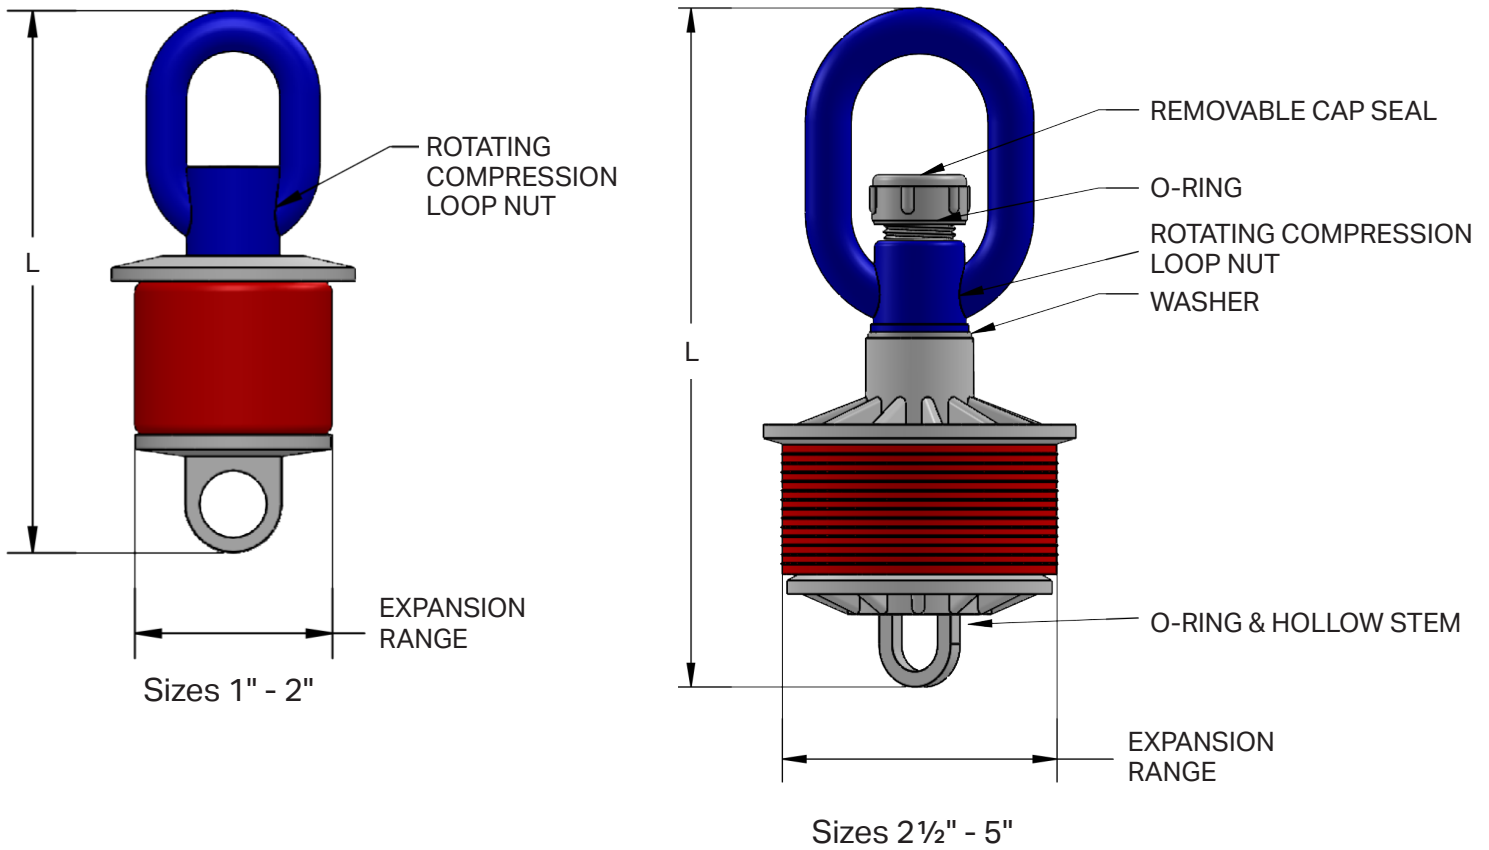

Expandable Plugs

Trade Size (in)	Catalog Part Number	System Part Number	Length (L)	Expansion Range
1	KW10L	925094	3.792	0.994 - 1.390
1-¼	KW12L	925095	3.810	1.156 - 1.510
1-½	KW15L	925096	3.994	1.460 - 1.830
2	KW20L	925097	3.990	1.834 - 2.386
2-½	KW25L	925098	7.481	2.300 - 2.990
3	KW30L	925100	7.639	2.920 - 3.450
4	KW40L	925104	7.535	3.940 - 4.330
5	KW50L	925106	7.617	4.850 - 5.250

- Dimensions are nominal (inches) and are subject to normal manufacturing tolerances