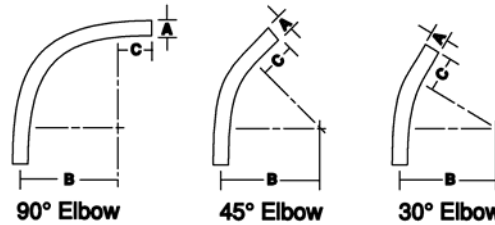

CLASS A FITTINGS

Schedule 40-Plain End

90, 45, 30 degree Standard Radius Elbow Dimensions

Size	A	B (min)	C (min)
1/2"	.840	4"	1 1/2"
3/4"	1.050	4 1/2"	1 1/2"
1"	1.315	5 3/4"	1 7/8"
1 1/4"	1.660	7 1/4"	2"
1 1/2"	1.900	8 1/4"	2"
2"	2.375	9 1/2"	2"
2 1/2"	2.875	10 1/2"	3"
3"	3.500	13"	3 1/8"
3 1/2"	4.000	15"	3 1/4"
4"	4.500	16"	3 3/8"
5"	5.563	24"	3 5/8"
6"	6.625	30"	3 3/4"

90 Degree Elbows-Schedule 40

Size	Part #	Package Qty	Pkg. Weight (lbs)	Price Per 100
1/2"	59588	50	7	\$227.28
3/4"	59589	25	5	\$254.86
1"	59590	25	11	\$397.46
1 1/4"	59591	20	13	\$572.06
1 1/2"	59592	25	21	\$760.91
2"	59593	20	24	\$1,040.23
2 1/2"	59594	10	23	\$1,815.89
3"	59595	1	4	\$3,211.30
3 1/2"	59596	1	5	\$4,404.47
4"	59597	1	6	\$5,509.92
5"	59598	1	13	\$9,693.42
6"	59599	1	22	\$16,425.72