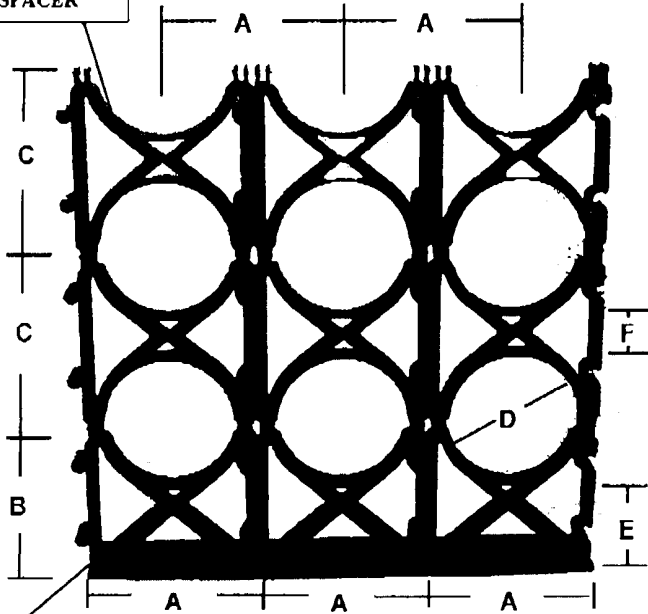

INTERMEDIATE
SPACER

BASE SPACER

Material: High Impact Thermoplastic
Excellent Weather Ability and Low Temperature Performance

UL listed except where noted*

Dimensions

SPACER	A	B	C	D	E	F
2" x 1 1/2"	3.975	4.250	3.985			1.5
2" x 2"	4.480	4.250	4.460	2.50	3.000	2.0
2" x 3"	5.465	4.255	5.460			3.0
3" x 1 1/2"	5.130	4.815	5.130			1.5
3" x 2"	5.830	4.815	5.630	3.63	3.000	2.0
3" x 3"	6.630	4.815	5.630			3.0
4" x 1"	5.63	4.060	5.630		1.750	1.0
4" x 1 1/2"	6.13	5.315	5.130			1.5
4" x 2"	6.615	5.315	6.630	4.63	3.000	2.0
4" x 3"	7.615	5.315	7.325			3.0
5" x 1 1/2"	7.325	5.900	7.325			1.5
5" x 2"	7.833	5.900	7.820	6.69	3.000	2.0
5" x 3"	8.690	5.900	8.890		3.000	3.0
6" x 1 1/2"	8.230	6.375	8.260		3.000	1.5
6" x 2"	8.730	6.375	8.730	6.75	3.000	2.0
6" x 3"	9.790	6.375	9.750			3.0

CLASS E FITTINGS

BASE SPACERS

Part #	Size	Package Qty	Price/100
*59400	2" x 1 1/2"	250	\$149.54
*59401	2" x 2"	225	\$178.12
*59402	2" x 3"	225	\$166.33
*59403	3" x 1 1/2"	175	\$168.46
*59404	3" x 2"	155	\$176.76
*59405	3" x 3"	150	\$186.32
*59406	4" x 1"	175	\$160.12
*59407	4" x 1 1/2"	140	\$180.25
*59408	4" x 2"	140	\$191.28
*59409	4" x 3"	120	\$210.11
*59410	5" x 1 1/2"	120	\$201.54
*59411	5" x 2"	100	\$214.08
*59412	5" x 3"	100	\$225.97
*59413	6" x 1 1/2"	100	\$234.18
*59414	6" x 2"	100	\$293.58
*59415	6" x 3"	95	\$368.42

INTERMEDIATE SPACERS

Part #	Size	Package Qty	Price/100
*59450	2" x 1 1/2"	350	\$135.20
*59451	2" x 2"	300	\$146.20
*59452	2" x 3"	200	\$155.48
*59453	3" x 1 1/2"	225	\$146.98
*59454	3" x 2"	200	\$166.97
*59455	3" x 3"	125	\$170.96
*59456	4" x 1"	200	\$142.34
*59457	4" x 1 1/2"	150	\$164.12
*59458	4" x 2"	125	\$175.99
*59459	4" x 3"	90	\$205.77
*59460	5" x 1 1/2"	100	\$197.25
*59461	5" x 2"	100	\$206.17
*59462	5" x 3"	80	\$222.50
*59463	6" x 1 1/2"	100	\$206.53
*59464	6" x 2"	90	\$259.53
*59465	6" x 3"	70	\$369.18